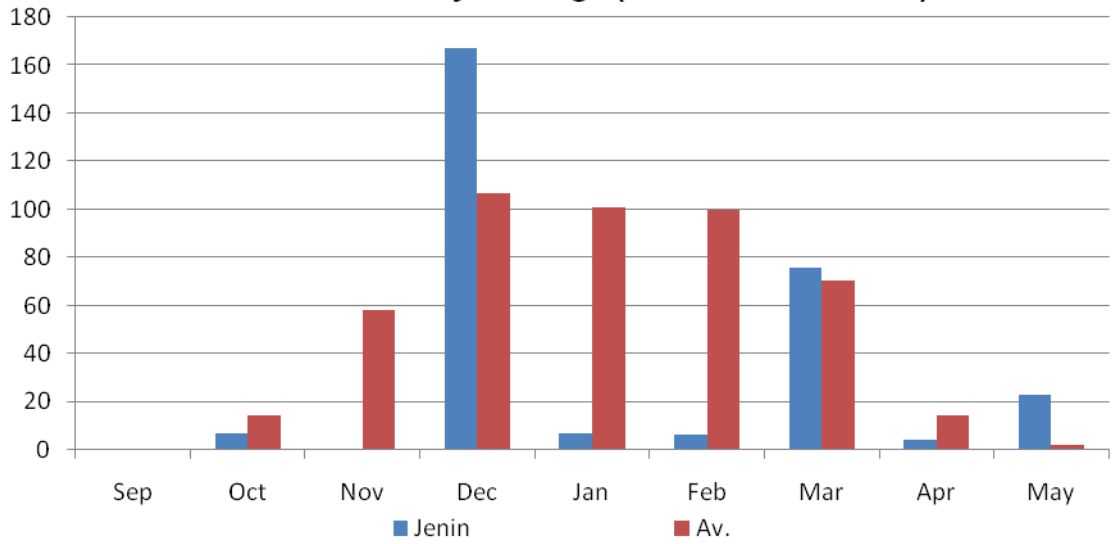

Total Monthly Rainfall for Jenin Station Compare With Mean Monthly Average (Season 2013/2014)