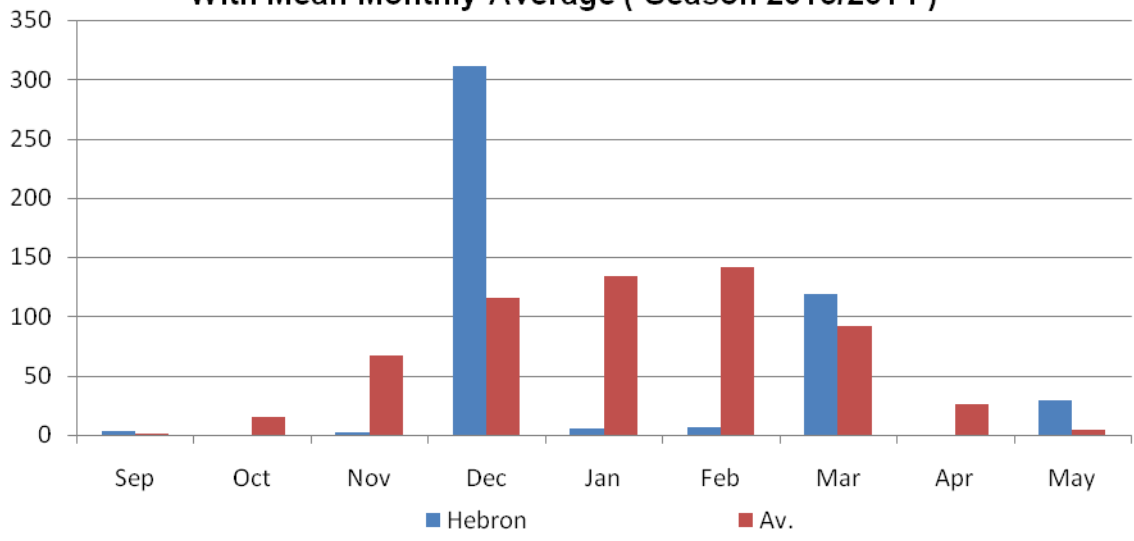

Total Monthly Rainfall for Hebron Station Compare With Mean Monthly Average (Season 2013/2014)