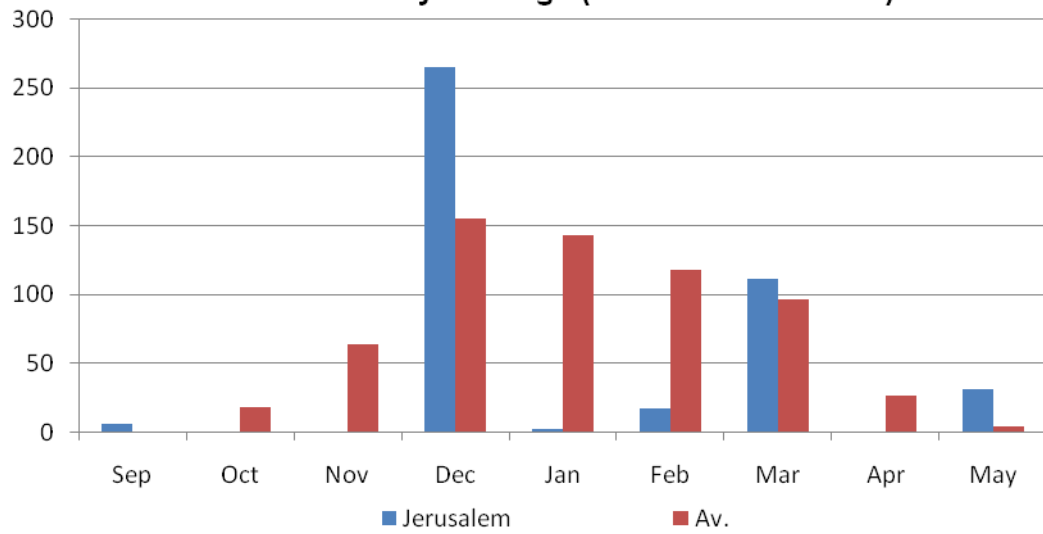

Total Monthly Rainfall for Jerusalem Station Compare With Mean Monthly Average (Season 2013/2014)