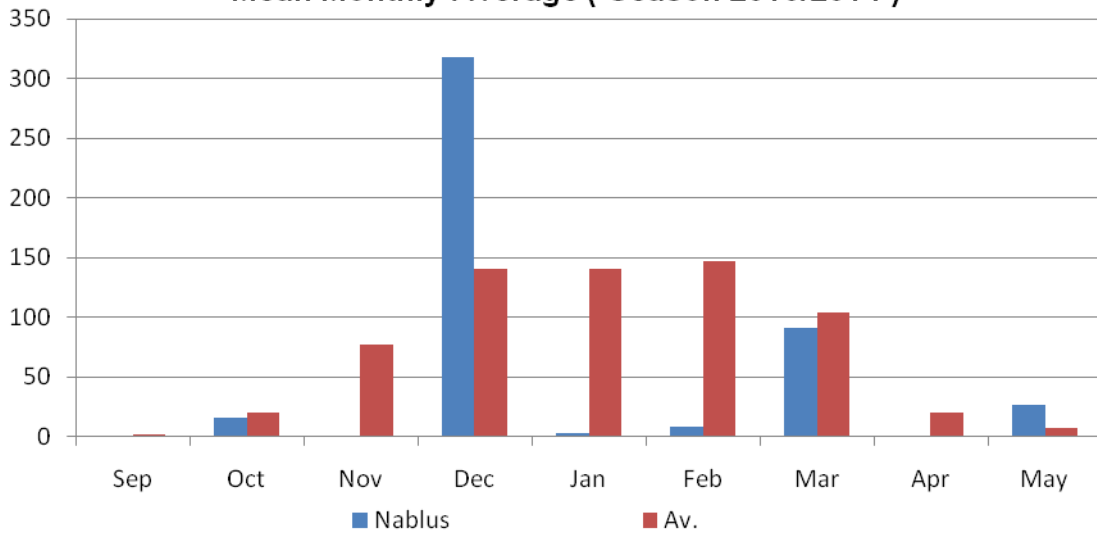

Total Monthly Rainfall for Nablus Station Compare With Mean Monthly Average (Season 2013/2014)