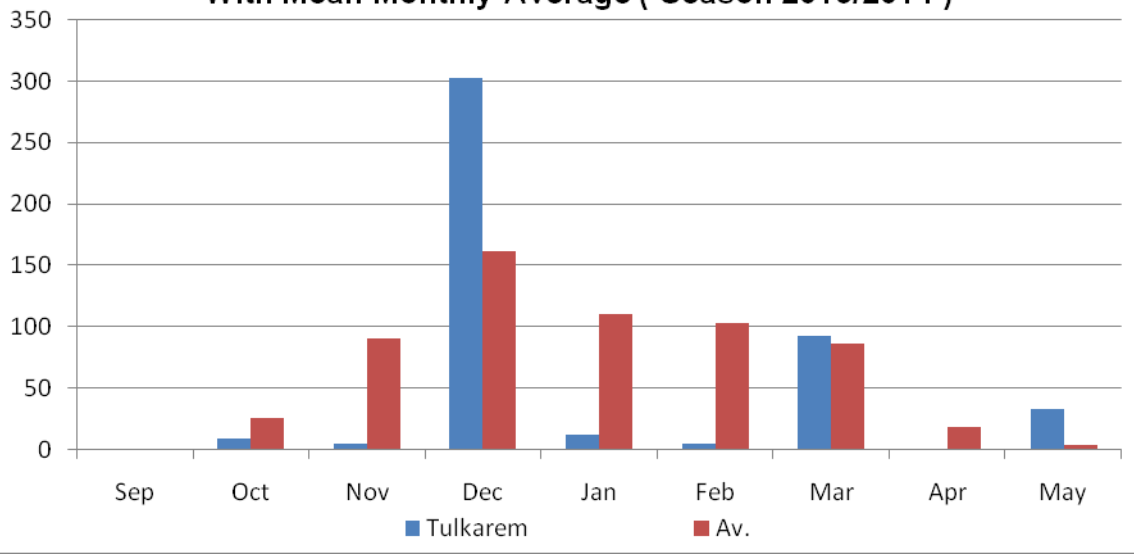

Total Monthly Rainfall for Tulkarem Station Compare With Mean Monthly Average (Season 2013/2014)