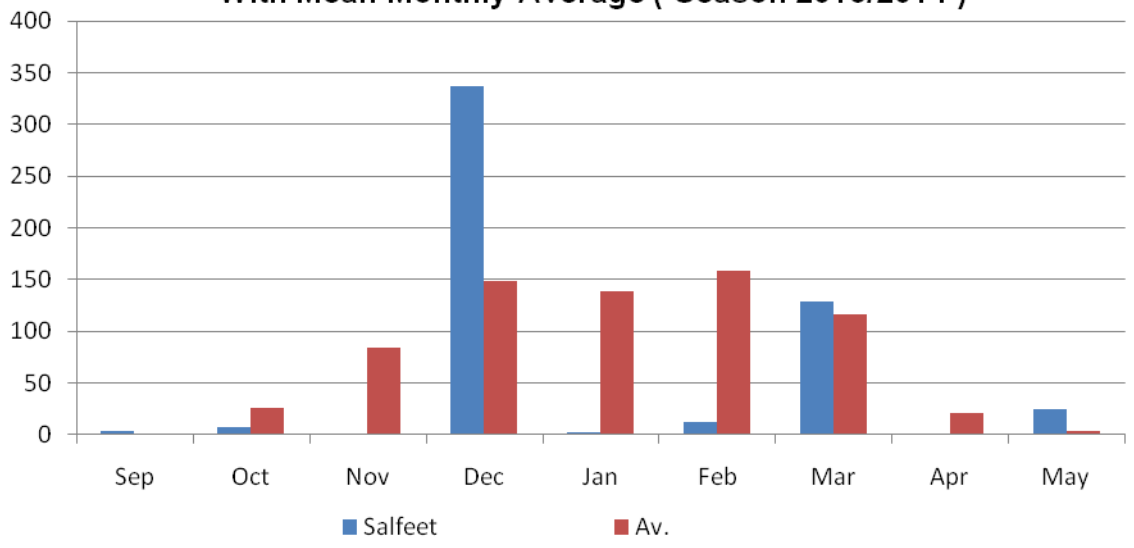

# الرسوم البيانية

**Total Monthly Rainfall for Jerusalem Station Compare With Mean Monthly Average ( Season 2013/2014 )**

**Total Monthly Rainfall for Nablus Station Compare With Mean Monthly Average ( Season 2013/2014 )**

**Total Monthly Rainfall for Tubas Station Compare With Mean Monthly Average ( Season 2013/2014 )**

**Total Monthly Rainfall for Salfeet Station Compare With Mean Monthly Average ( Season 2013/2014 )**