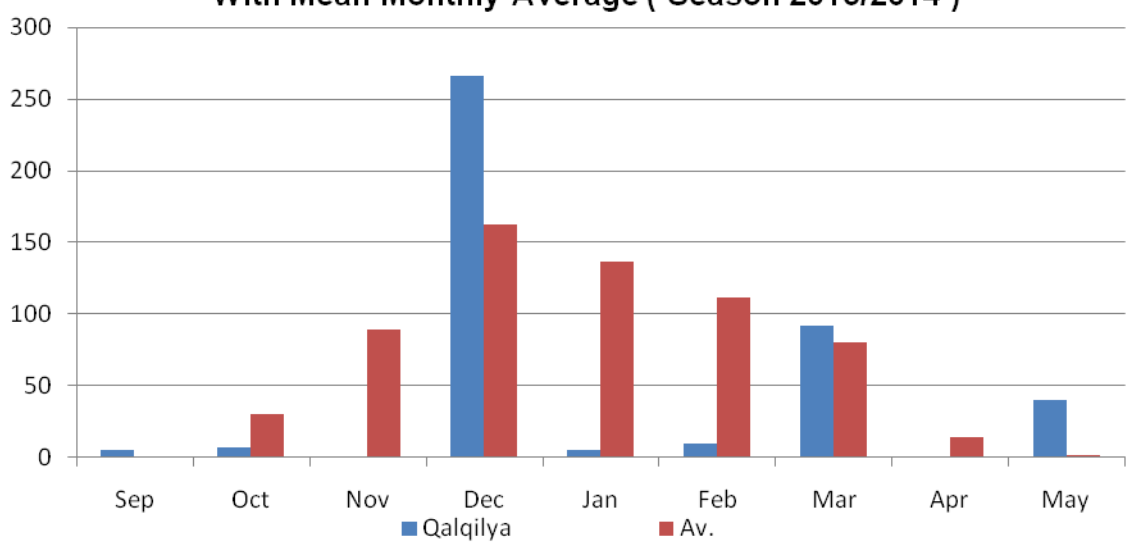

Total Monthly Rainfall for Qalqilya Station Compare With Mean Monthly Average (Season 2013/2014)