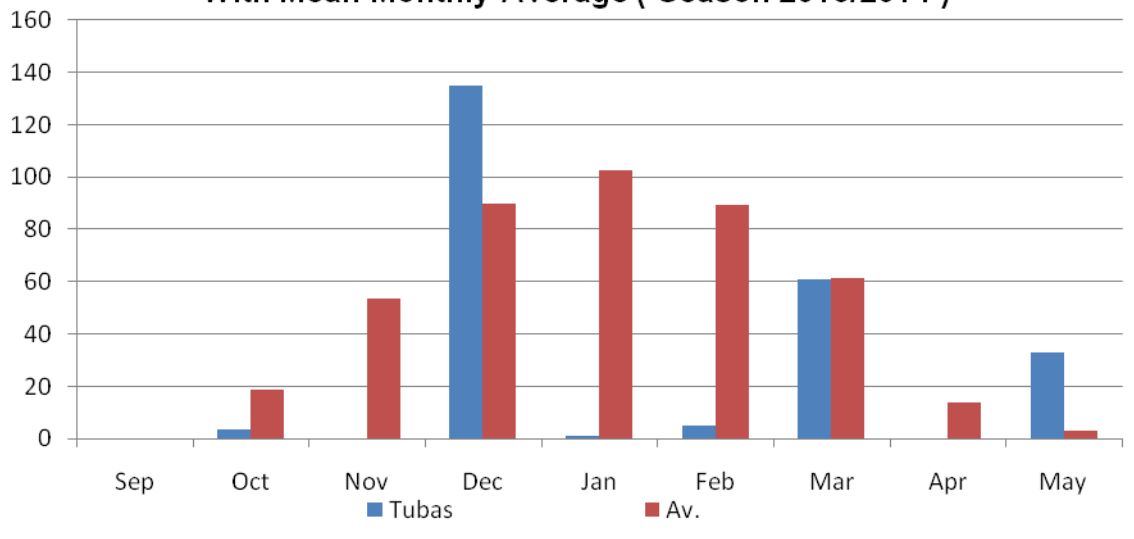

# الرسوم البيانية

**Total Monthly Rainfall for Jerusalem Station Compare With Mean Monthly Average ( Season 2013/2014 )**

**Total Monthly Rainfall for Nablus Station Compare With Mean Monthly Average ( Season 2013/2014 )**

**Total Monthly Rainfall for Tubas Station Compare With Mean Monthly Average ( Season 2013/2014 )**

**Total Monthly Rainfall for Salfeet Station Compare With Mean Monthly Average ( Season 2013/2014 )**