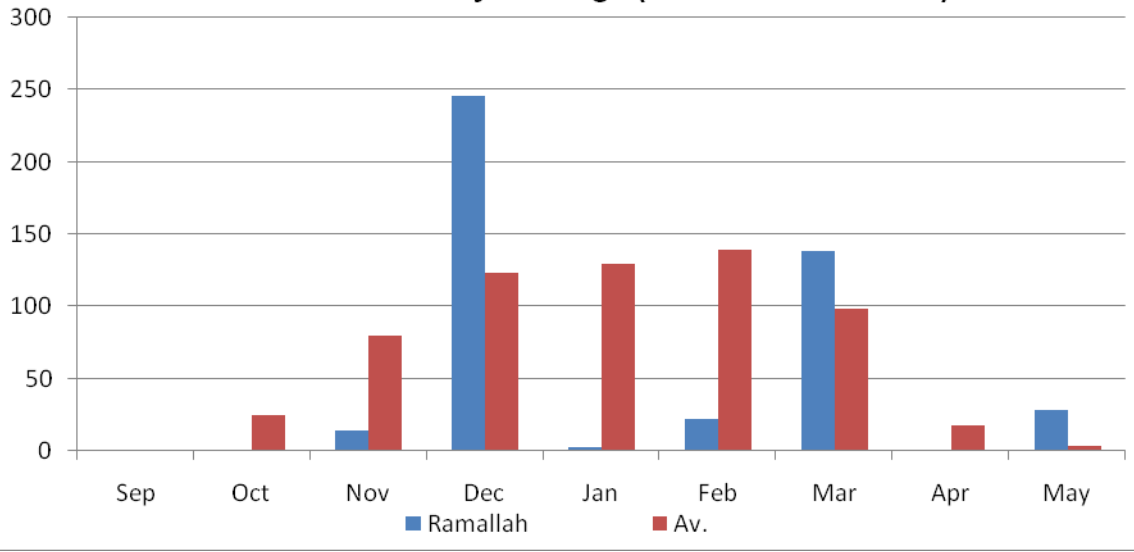

Total Monthly Rainfall for Ramallah Station Compare With Mean Monthly Average (Season 2013/2014)